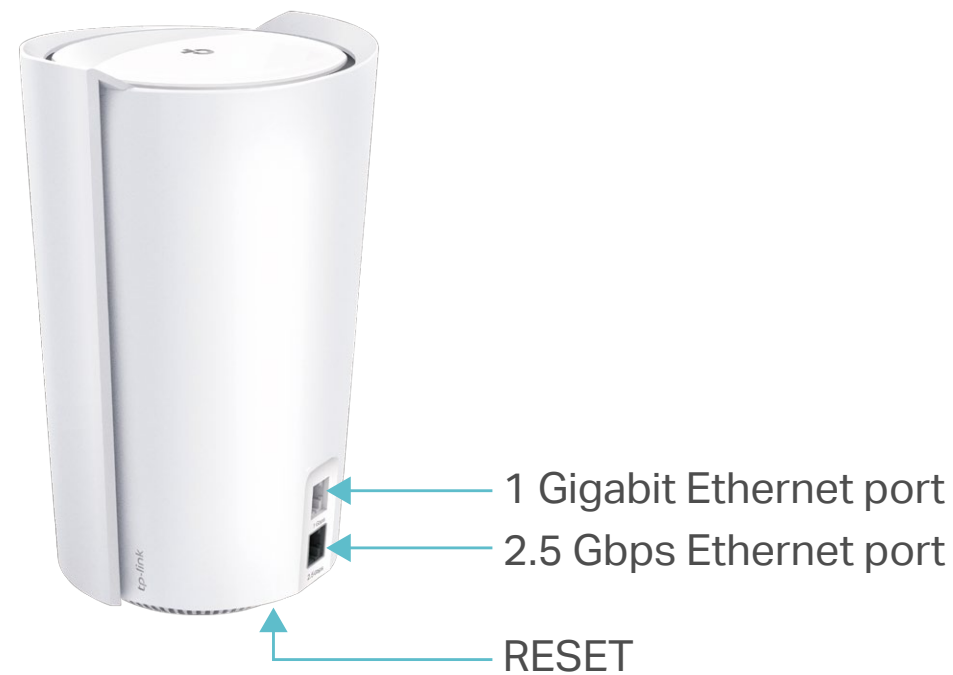

Work with All Deco Models

Form a Mesh network with your desired Deco models

All Deco models can work together. Just expand Mesh Wi-Fi coverage anytime by adding more Decos

Specifications

Hardware

- Ethernet Port: 1 × 2.5 Gbps port + 1 × gigabit port per Deco unit (WAN/LAN auto-sensing)
- Button: 1 RESET button on the underside
- Antenna: 4 high-gain antennas + 2 smart antennas
- Power Consumption (with power adapter): 30W max
- Dimensions (W × D × H): 5.1 × 4.8 × 8.3in (130 × 123 × 210 mm)
- Power Adapter Input: 100-240V~50/60Hz 0.8A
- Power Adapter Output: 12V \equiv 2.5A